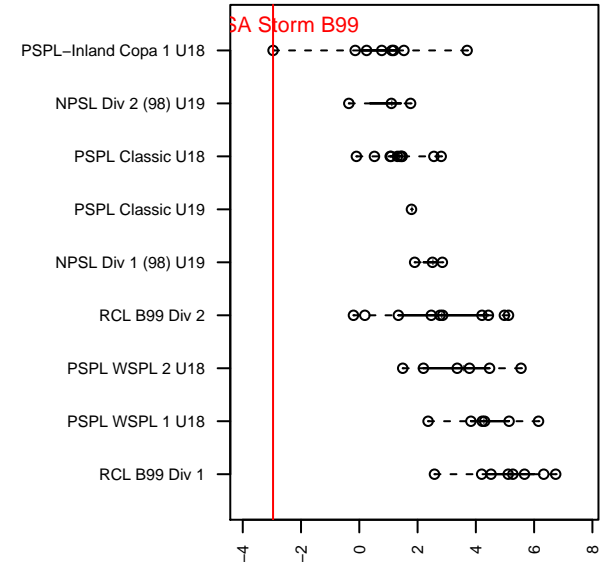

IEYSA Storm B99

Inland Empire YSA
Cheney, WA
B99 total strength=995
attack=3.12 defense=1.23
fall league = PSPL-Inland Copa 1 U18
notes= Linafelter 2016

alt names used:
IEYSA Storm FC Linafelter

Venues played:
2016 PSPL-Inland Copa 1 U18

**attack and defense variance (black dot)
relative to other teams
and top 10 in region**

**attack and defense rating
relative to others at age
and all opponents in last 13 months**

Performance relative to 13 month average