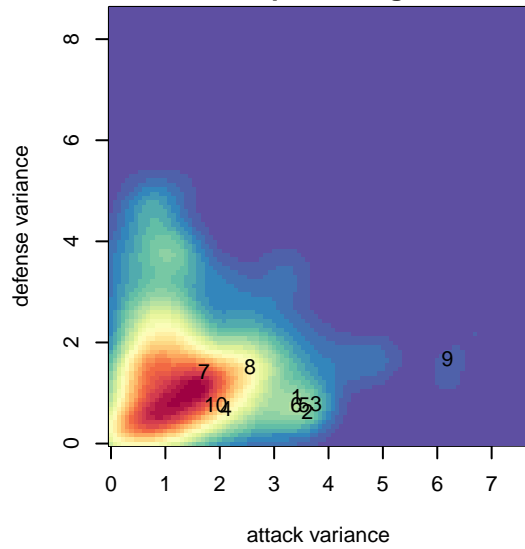

IEYSA Storm B99

Inland Empire YSA
Cheney, WA
B99 total strength=995
attack=3.12 defense=1.23
fall league = PSPL-Inland Copa 1 U18
notes= Linafelter 2016

alt names used:
IEYSA Storm FC Linafelter

Venues played:
2016 PSPL-Inland Copa 1 U18

**attack and defense variance (black dot)
relative to other teams
and top 10 in region**

**attack and defense rating
relative to others at age
and all opponents in last 13 months**

Performance relative to 13 month average